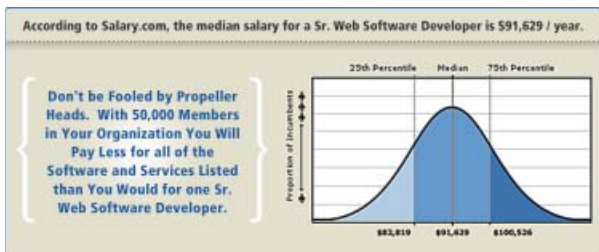

Who Should You Trust Your Future To?

What you get for $499.00

Would you invest just $499.00 in exchange for several million dollars worth of value? Of course you would! Would you be interested in making that same trade each and every month? Of course you would!

This offer is available today

When you use our MLM Builder to manage your network marketing company, you will receive millions of dollars in value month after month for only $499.00 per month.

You couldn't even employ just one developer for $499.00 per month, yet with MLM Builder you are backed by a team of on site, full time employees.

Some of the benefits of MLM Builder are:

- ✓ Millions of dollars invested in software and development since 1987
- ✓ Over $1,000,000.00 reinvested annually in labor
- ✓ Over $100,000 dollars worth of hardware (e.g. Servers, Fire walls, etc.)
- ✓ Hosting of service in a secure, level 3 collocation data facility
- ✓ Your data being handled according to payment industry security standards (PCI)
- ✓ Unlimited bandwidth usage
- ✓ Unlimited data storage capacity
- ✓ Unlimited FREE technical support
- ✓ Hosting of your entire corporate website at no additional charge
- ✓ Hosting of your distributor's Replicated Web sites
- ✓ Assurance that you are teamed up with a company knowledgeable of and dedicated to the direct sales and MLM industries

The Choice Is Yours

19 Years Industry Experience - 25 Full Time Dedicated Employees

OR

Your Next Door Neighbors Cousins Brother who Once Built a Website

Who Should You Trust Your Future To?

Save Thousands in hardware costs

- ✓ Application Servers, Database Servers, Web Servers, Fire wall, Load Balancers
- ✓ Mail Servers
- ✓ VPN Servers
- ✓ Domain Controllers
- ✓ Backup Servers
- ✓ Monitoring Servers

Save Million$ in software and programming

- ✓ Development of Core Application
- ✓ SQL Server 2000
- ✓ Enterprise Windows Server 2003
- ✓ Standard SQL Server 2000
- ✓ Standard E-mail Software
- ✓ Backup Software
- ✓ Anti-Virus Software
- ✓ Intrusion Detection
- ✓ Software Monitoring Software

Co-Location... You will save thousand$ monthly

- ✓ Direct link to the NAP (Network Access Point)
- ✓ Telco Grade 48 Volt DC Power Plant providing more than 2400amps 180 KVA Generator capable of running for six days before refueling
- ✓ FM 200 fire suppression, Multi Fiber Paths N+1, Liebert 22 Ton Air-conditioning Units
- ✓ Secure Meet Me Room (Interconnection)

How far will $499.00 take you today?